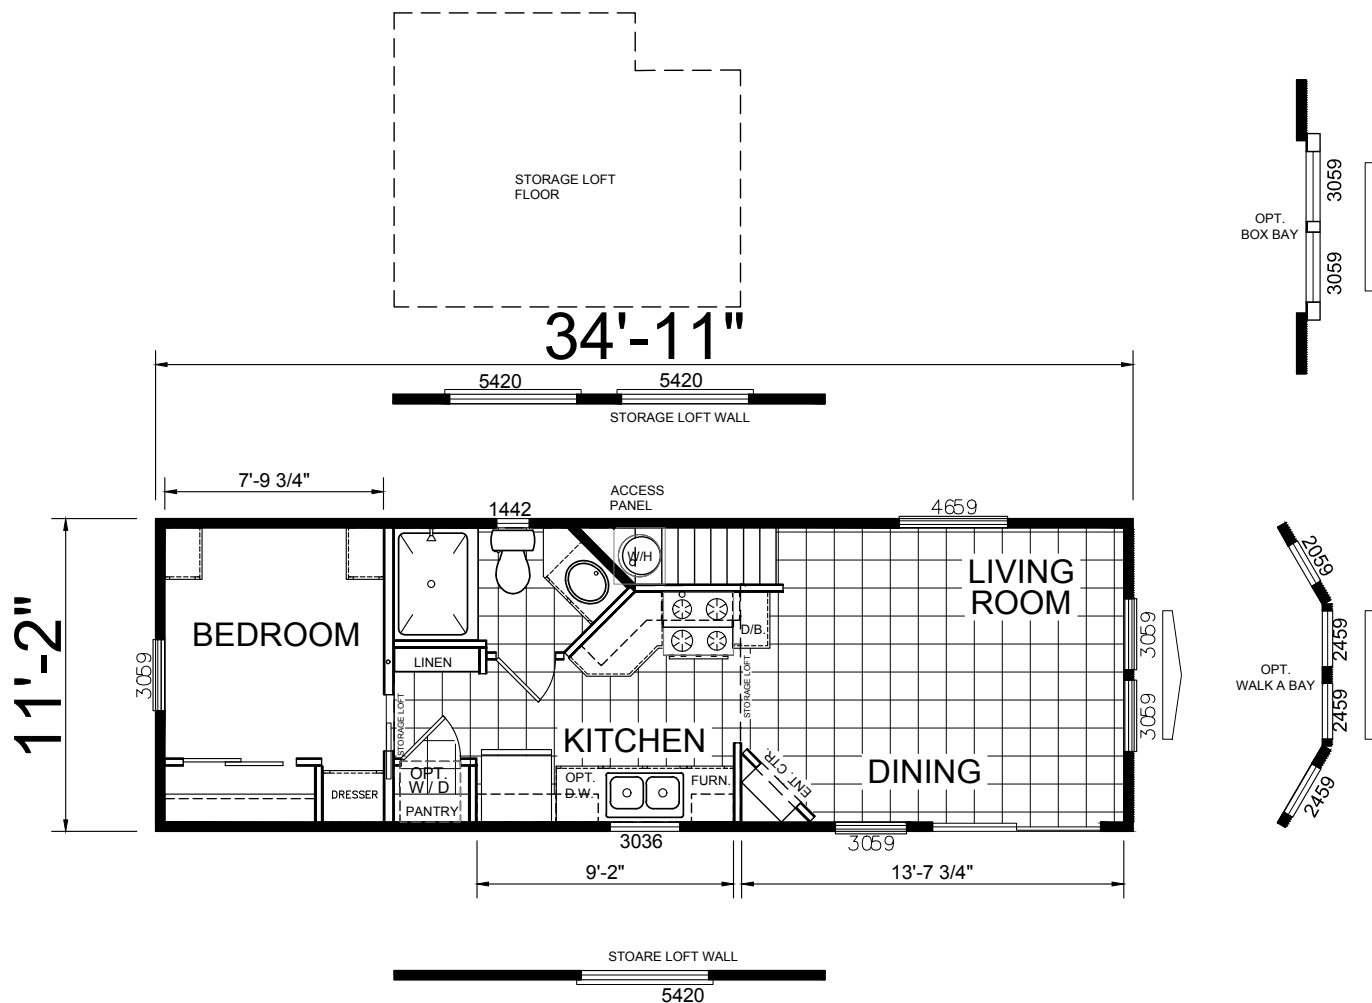

Morgan Hill

Meridian Series **ATHENS™**
PARK MODEL RVs

ParkModelsDirect
"Factory Direct Value"

Front Living, 1 Bed, 1 Bath
Storage Loft, 11 Wide
Approx. 393 Sq. Ft.

Last Updated: 10-30-19

Factory Expo Home Centers
840 West Palm Street
Lindsay, California 93247