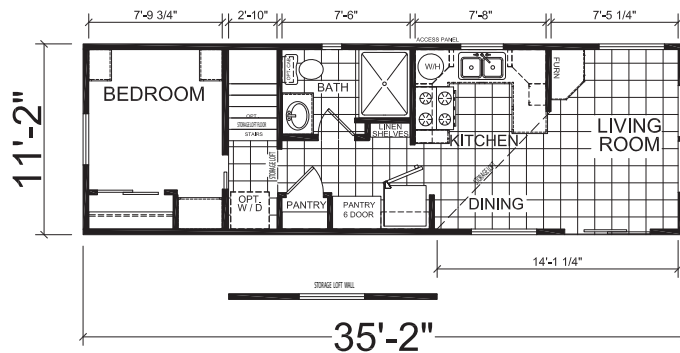

## ParkModelsDirect

"Factory Direct Value"

Front Living, 1 Bed, 1 Bath  
11 Wide  
Approx. 399 Sq. Ft.

Last Updated: 3-21-19

Factory Expo Home Centers  
840 West Palm Street  
Lindsay, California 93247

I authorize Factory Expo Park Models to build my house, per this plan.