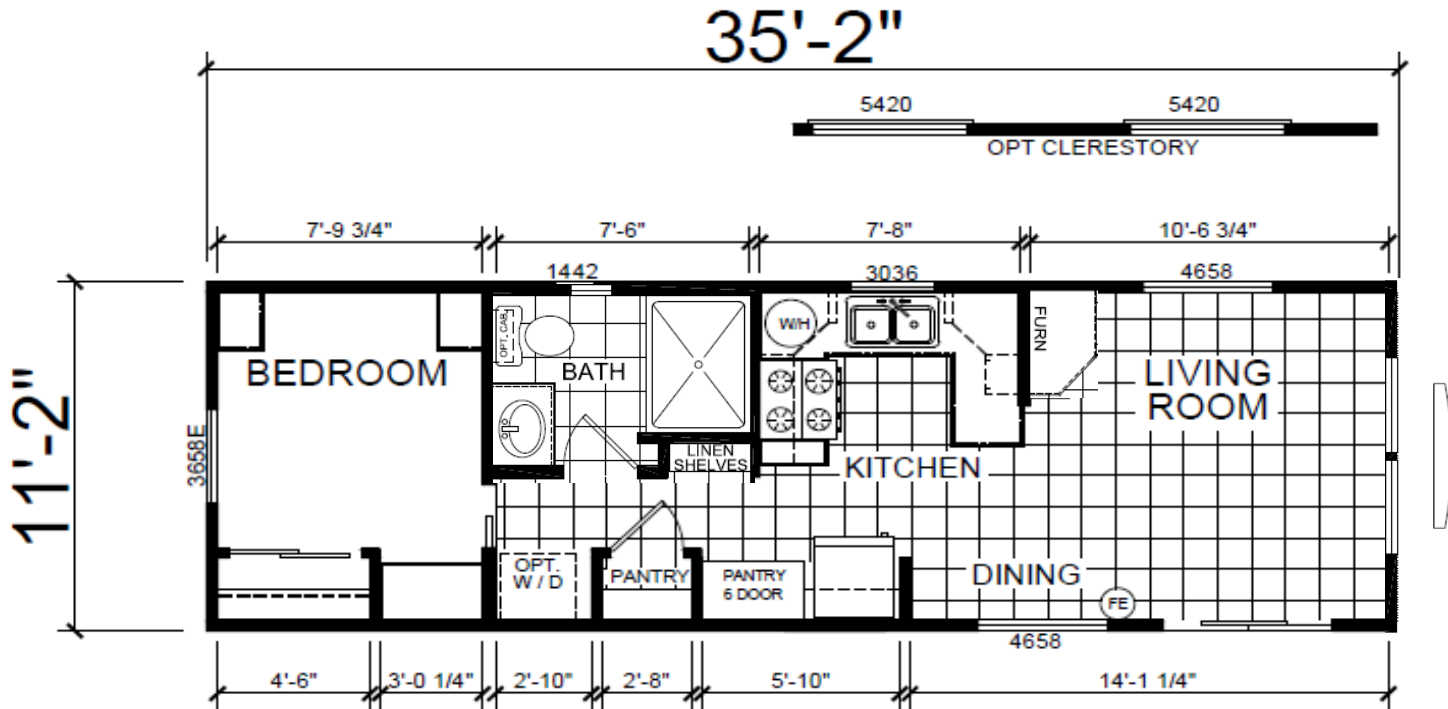

## ParkModelsDirect

"Factory Direct Value"

Front Living, 1 Bed, 1 Bath  
11 Wide  
Approx. 399 Sq. Ft.

Last Updated: 3-21-19

Factory Expo Home Centers  
840 West Palm Street  
Lindsay, California 93247

I authorize Factory Expo Park Models to build my house, per this plan.