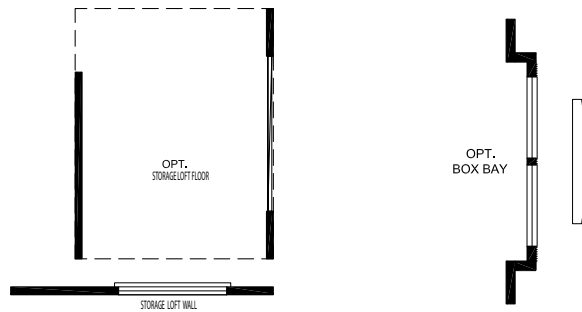

Gridley

Meridian Series **ATHENS™**
PARK MODEL RVs

ParkModelsDirect
"Factory Direct Value"

Front Living, 1 Bed, 1 Bath
11 Wide
Approx. 399 Sq. Ft.

Last Updated: 3-21-19

Factory Expo Home Centers
840 West Palm Street
Lindsay, California 93247