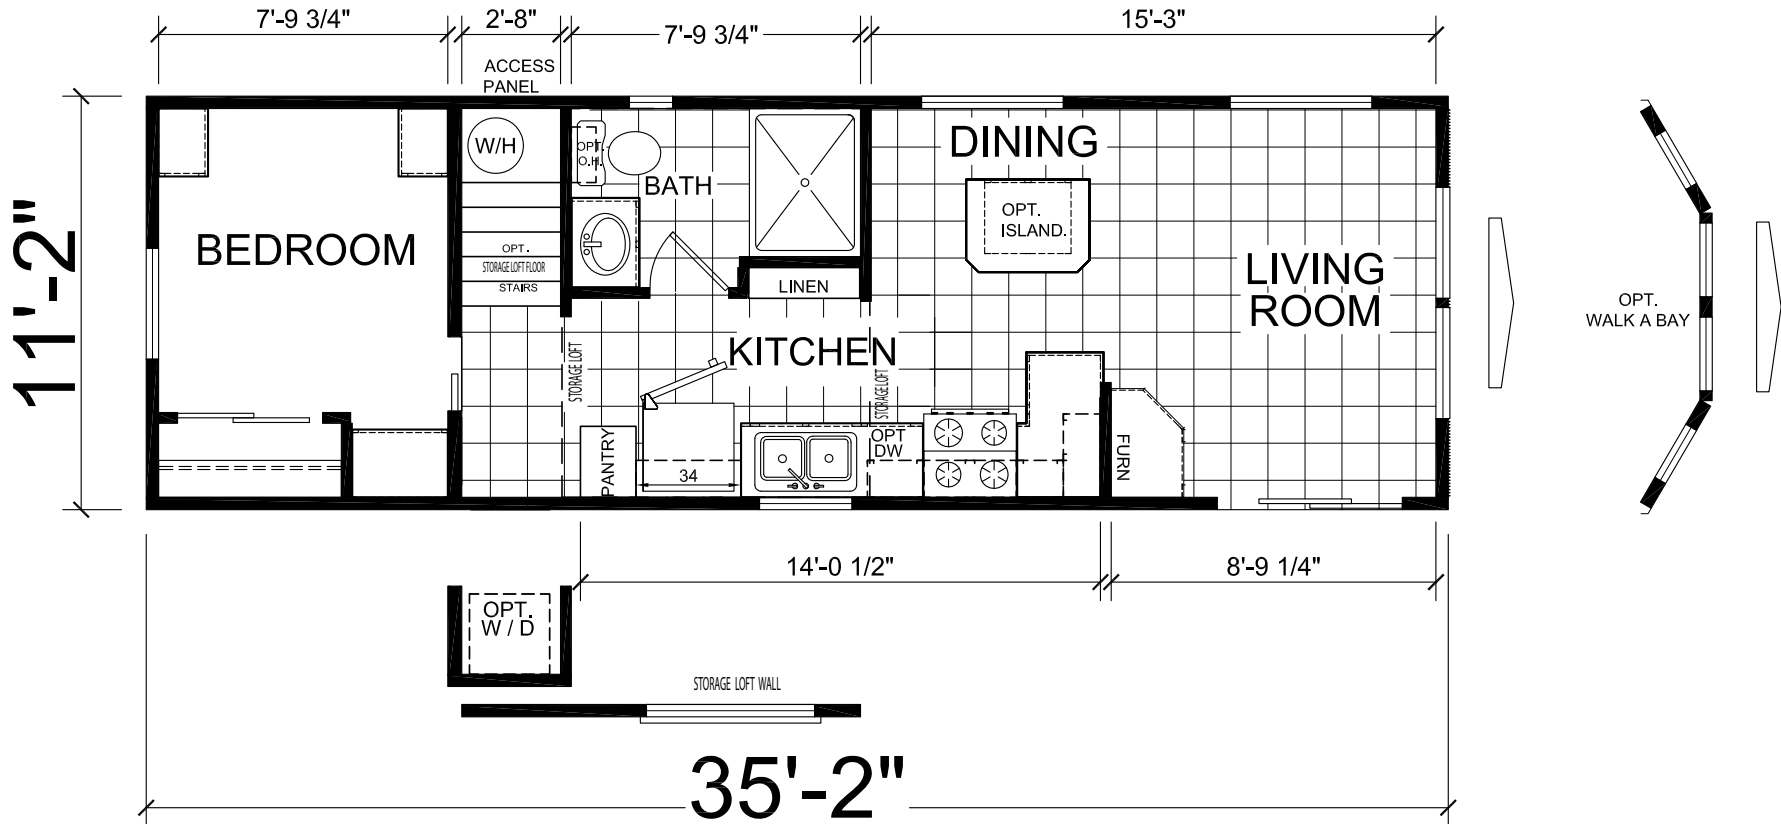

Gridley

Meridian Series **ATHENS™**
PARK MODEL RVs

ParkModelsDirect
"Factory Direct Value"

Front Living, 1 Bed, 1 Bath
11 Wide
Approx. 399 Sq. Ft.

Last Updated: 3-21-19

Factory Expo Home Centers
840 West Palm Street
Lindsay, California 93247