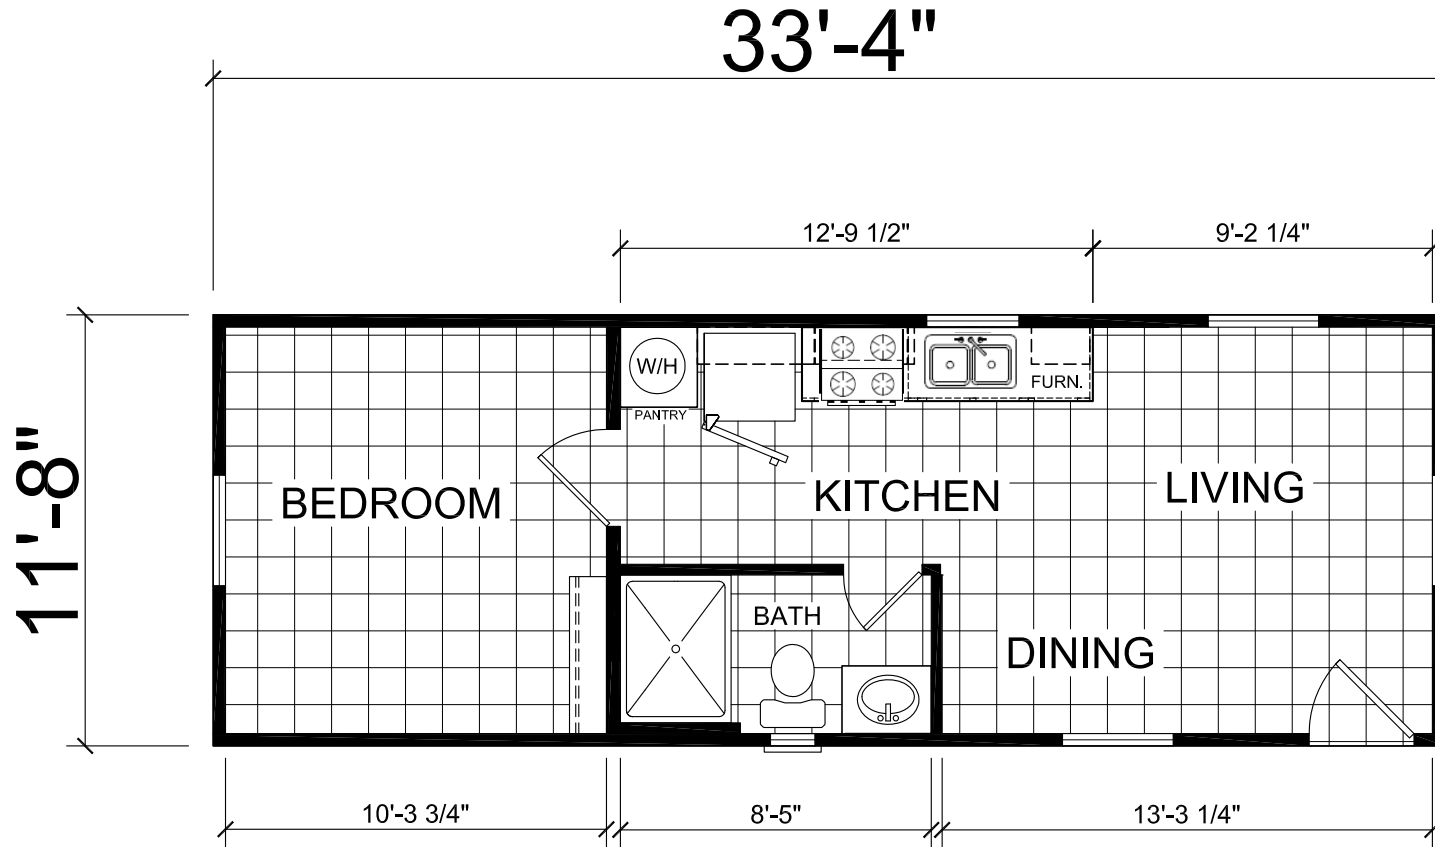

# Freeman

Foundation Series

389 SQ. FT. (Approximate) 1 Bedroom, 1 Bath

Last Updated: 2-5-21

\*Special Value Home, Limit 1 per Customer