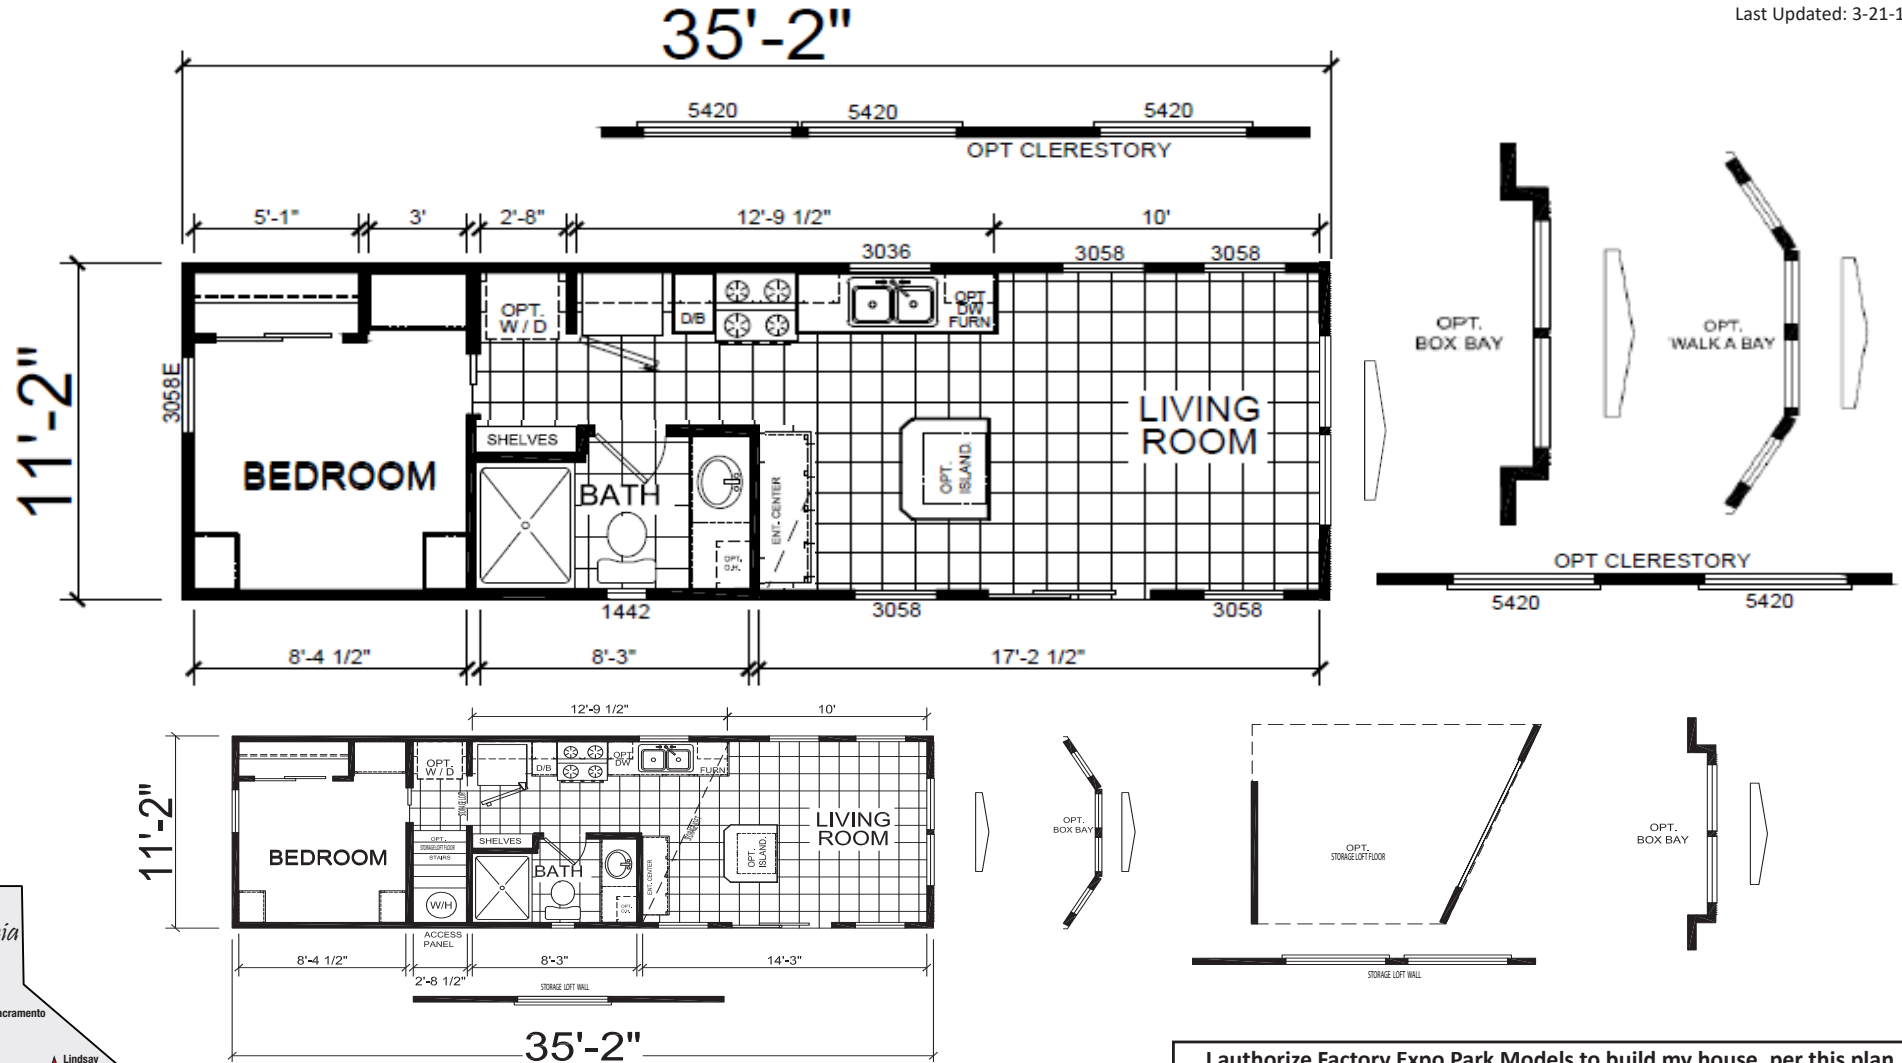

Chico

Meridian Series **ATHENS™**
PARK MODEL RVs

ParkModelsDirect
"Factory Direct Value"

Front Living, 1 Bed, 1 Bath
11 Wide
Approx. 399 Sq. Ft.

Last Updated: 3-21-19

Factory Expo Home Centers
840 West Palm Street
Lindsay, California 93247