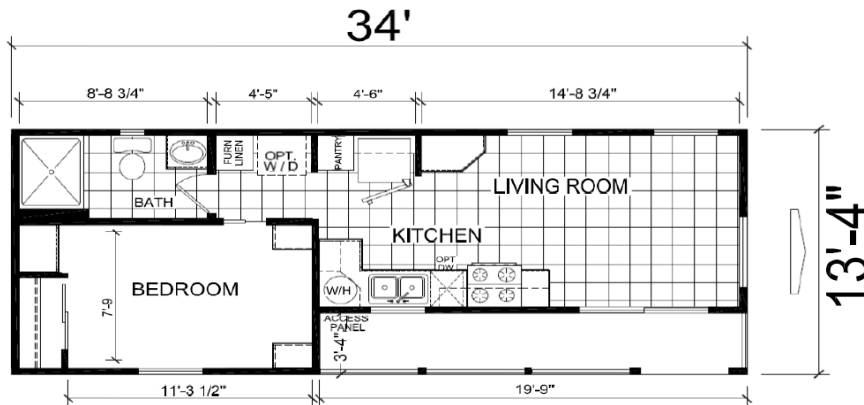

Atherton

Meridian Series **ATHENS**
PARK MODEL RVs

ParkModelsDirect
"Factory Direct Value"

Variable Bedroom, 1 Bed, 1 Bath
14 Wide
Approx. 387 Sq. Ft.

Last Updated: 3-21-19

***PRIMARY LAYOUT**

34'

13'-4"