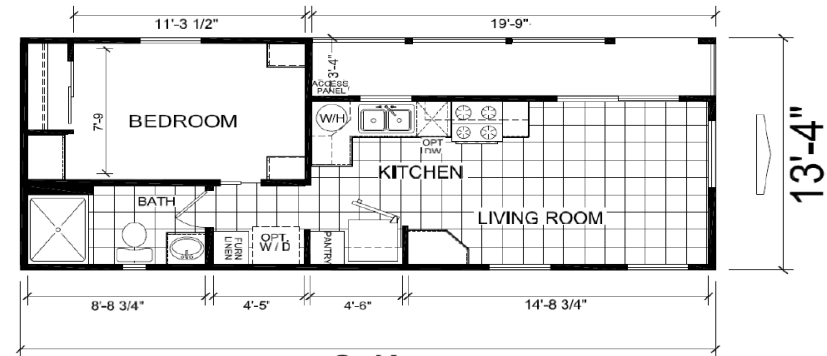

Atherton

Meridian Series **ATHENS**
PARK MODEL RVs

ParkModelsDirect
"Factory Direct Value"

Variable Bedroom, 1 Bed, 1 Bath
14 Wide
Approx. 387 Sq. Ft.

Last Updated: 3-21-19

***PRIMARY LAYOUT**

34'

13'-4"