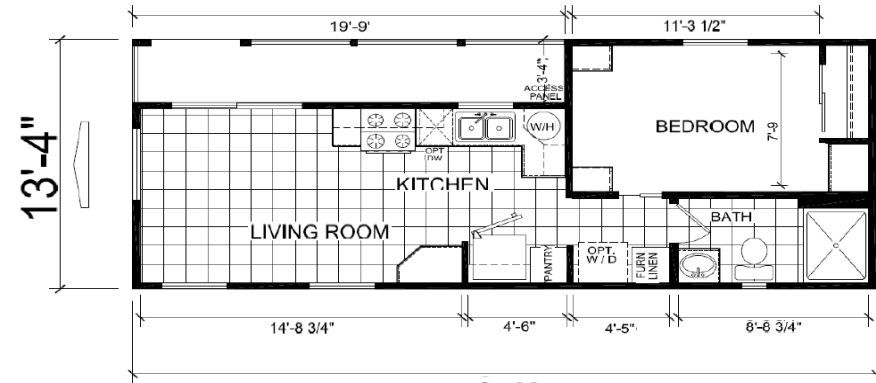

Atherton

Meridian Series **ATHENS**
PARK MODEL RVs

ParkModelsDirect
"Factory Direct Value"

Variable Bedroom, 1 Bed, 1 Bath
14 Wide
Approx. 387 Sq. Ft.

Last Updated: 3-21-19

***PRIMARY LAYOUT**

34'

13'-4"