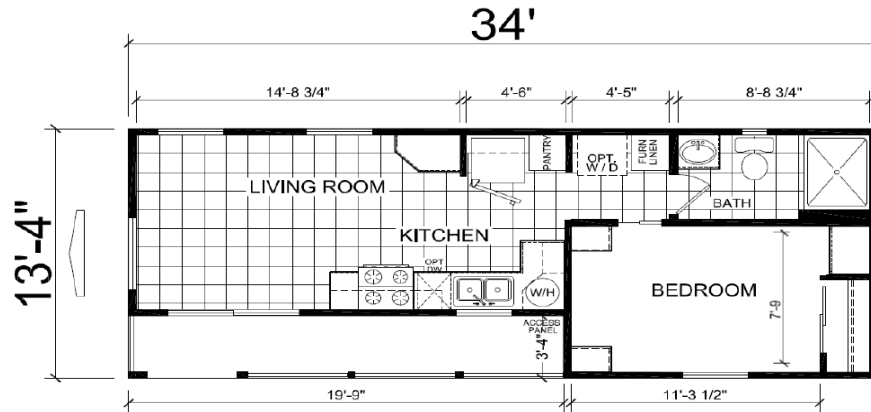

Atherton

Meridian Series **ATHENS**
PARK MODEL RVs

ParkModelsDirect
"Factory Direct Value"

Variable Bedroom, 1 Bed, 1 Bath
14 Wide
Approx. 387 Sq. Ft.

Last Updated: 3-21-19

***PRIMARY LAYOUT**

34'

13'-4"