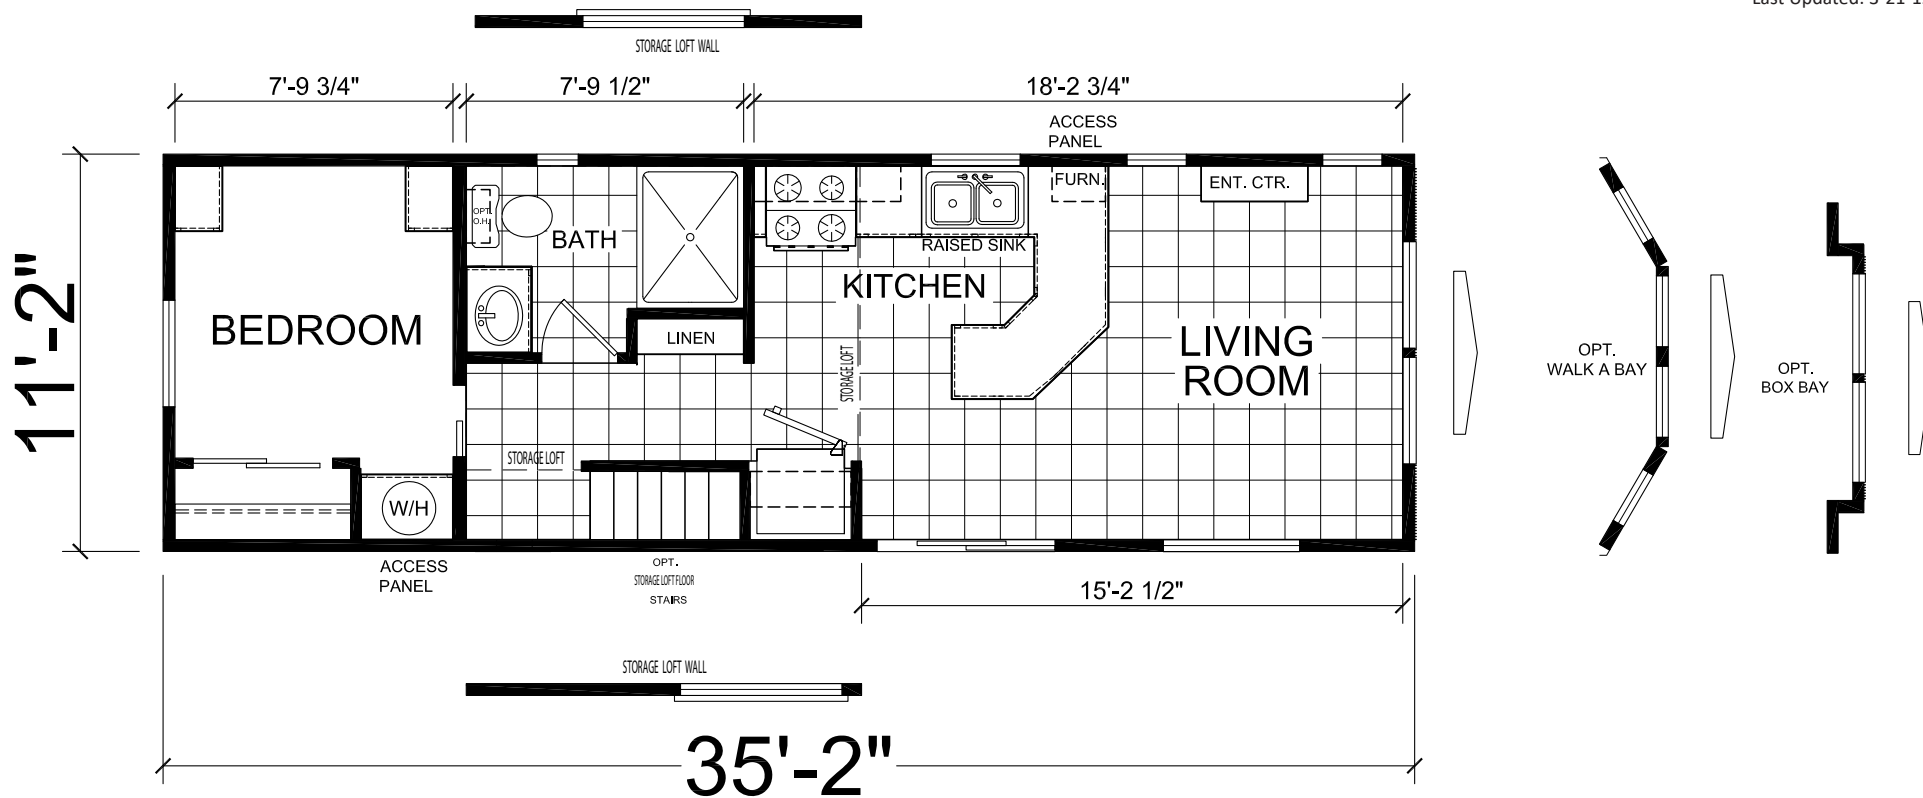

# Anaheim

Meridian Series **ATHENS™**  
PARK MODEL RVs

**ParkModelsDirect**  
"Factory Direct Value"

Front Living, 1 Bed, 1 Bath  
11 Wide  
Approx. 399 Sq. Ft.

Last Updated: 3-21-19

Factory Expo Home Centers  
840 West Palm Street  
Lindsay, California 93247